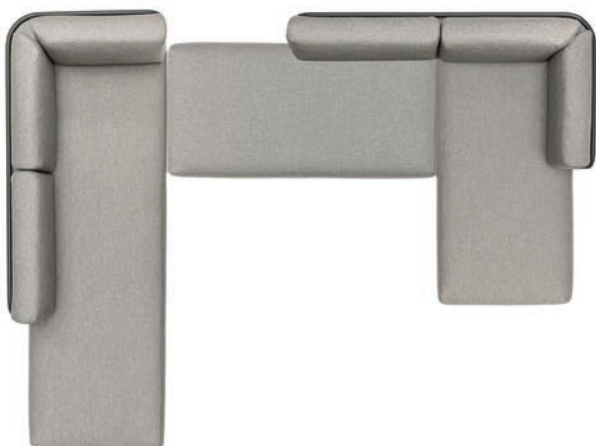

Baza sofa | Set-up M

powder coated stainless steel/Dryfeel foam/Crevin Vita (Cat.A)

w328 d244 h80 cm

Code: B-setM-A

Price: 7065 EUR