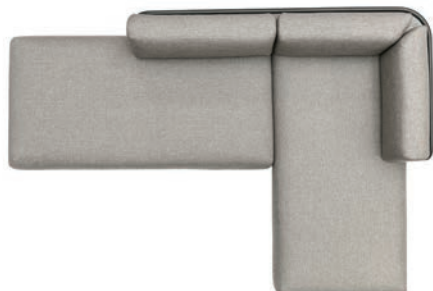

Baza sofa | Set-up A

powder coated stainless steel/Dryfeel foam/Crevin Vita (Cat.A)

w168 d84 h80 cm

Code: B-setA-A

Price: 3127 EUR

Baza sofa | Set-up B

powder coated stainless steel/Dryfeel foam/Crevin Vita (Cat.A)