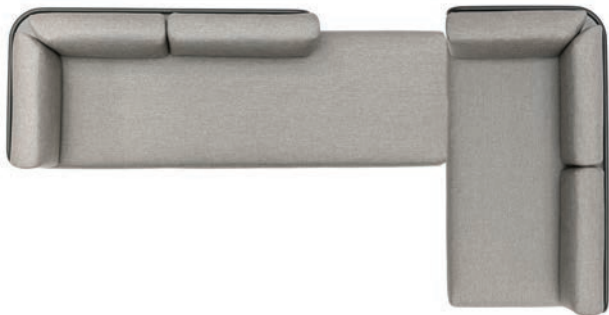

w328 d164 h80 cm

Code: B-setH-A
Price: 5366 EUR

Baza sofa | Set-up I

powder coated stainless steel/Dryfeel foam/Crevin Vita (Cat.A)

w328 d164 h80 cm

Code: B-setI-A
Price: 5736 EUR

Baza sofa | Set-up J

powder coated stainless steel/Dryfeel foam/Crevin Vita (Cat.A)