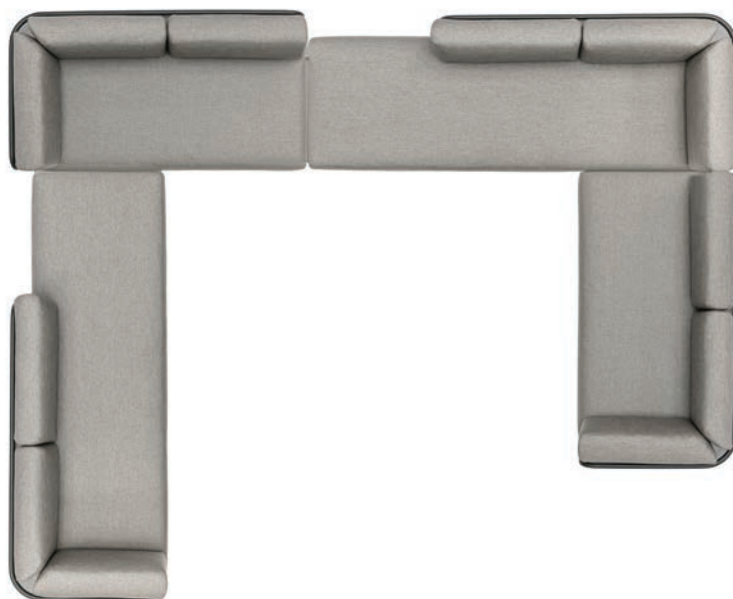

Code: B-setO-A

Price: 8334 EUR

Baza sofa | Set-up P

powder coated stainless steel/Dryfeel foam/Crevin Vita (Cat.A)

w408 d328 h80 cm

Code: B-setP-A

Price: 8874 EUR

Baza sofa | Set-up Q