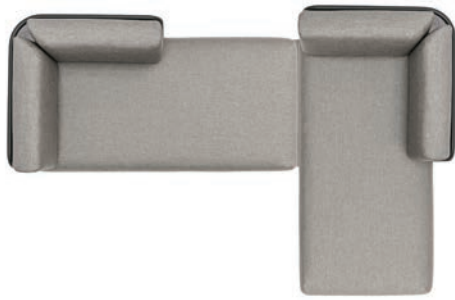

w244 d160 h80 cm

Code: B-setB-A

Price: 3927 EUR

Baza sofa | Set-up C

powder coated stainless steel/Dryfeel foam/Crevin Vita (Cat.A)

w248 d84 h80 cm

Code: B-setC-A

Price: 4037 EUR

Baza sofa | Set-up D

powder coated stainless steel/Dryfeel foam/Crevin Vita (Cat.A)

w168 d164 h80 cm

Code: B-setD-A

Price: 4456 EUR

Baza sofa | Set-up E

powder coated stainless steel/Dryfeel foam/Crevin Vita (Cat.A)