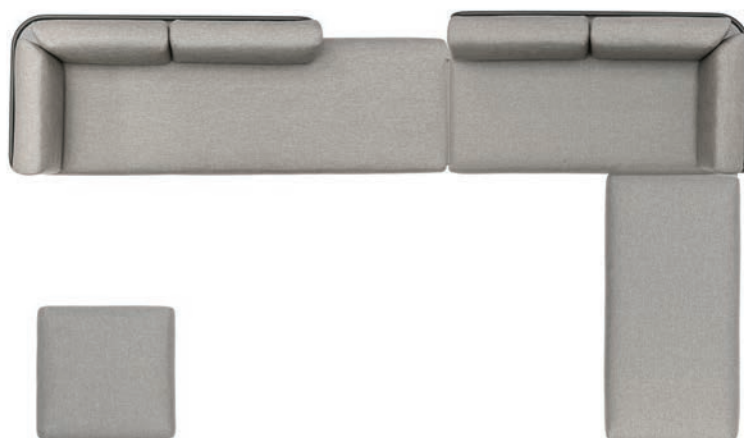

w248 d248 h80 cm

Code: B-setL-A
Price: 6635 EUR

Baza sofa | Set-up M

powder coated stainless steel/Dryfeel foam/Crevin Vita (Cat.A)

w328 d244 h80 cm

Code: B-setM-A

Price: 7065 EUR

Baza sofa | Set-up N