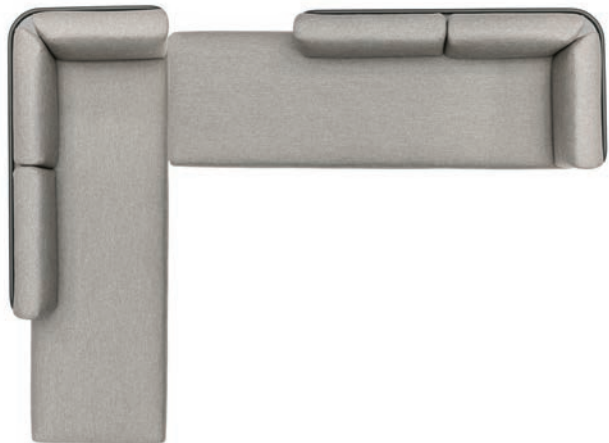

Baza sofa | Set-up K

powder coated stainless steel/Dryfeel foam/Crevin Vita (Cat.A)

w328 d244 h80 cm

Code: B-setK-A
Price: 6276 EUR

Baza sofa | Set-up L

powder coated stainless steel/Dryfeel foam/Crevin Vita (Cat.A)

w248 d248 h80 cm

Code: B-setL-A
Price: 6635 EUR